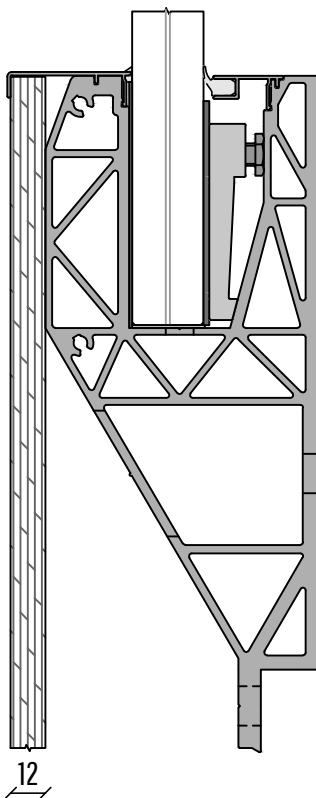

COVER FRONT  
CF-300

COVER FRONT  
CC-240

COVER FRONT  
CF-303

COVER FRONT  
CF-312

COVER FRONT  
CF-320

Information

Type : SB-A2 | Length : 4000mm | Date : 18-07-2018 | Page : SBA2-CFR-C03