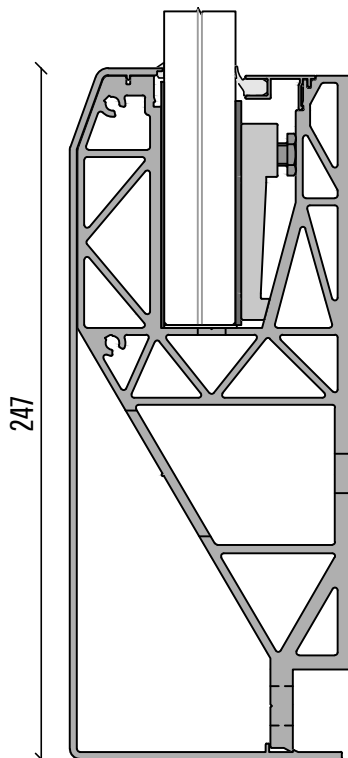

COVER FRONT  
CF-300

COVER FRONT  
CC-240

COVER FRONT  
CF-303

COVER FRONT  
CF-312

COVER FRONT  
CF-320

Information

Type : SB-A2 | Length : 4000mm | Date : 18-07-2018 | Page : SBA2-CFR-C03