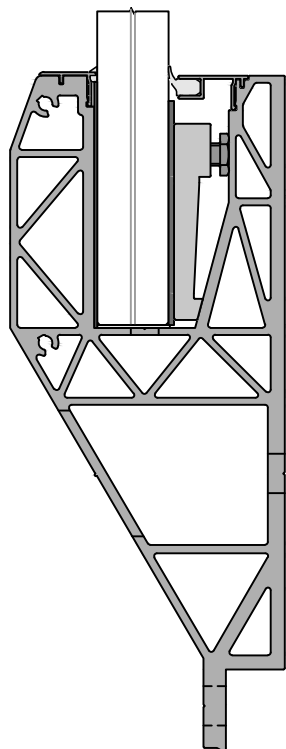

COVER FRONT  
CF-300

COVER FRONT  
CC-240

COVER FRONT  
CF-303

COVER FRONT  
CF-312

COVER FRONT  
CF-320

Information

Type : SB-A2 | Length : 4000mm | Date : 18-07-2018 | Page : SBA2-CFR-C03