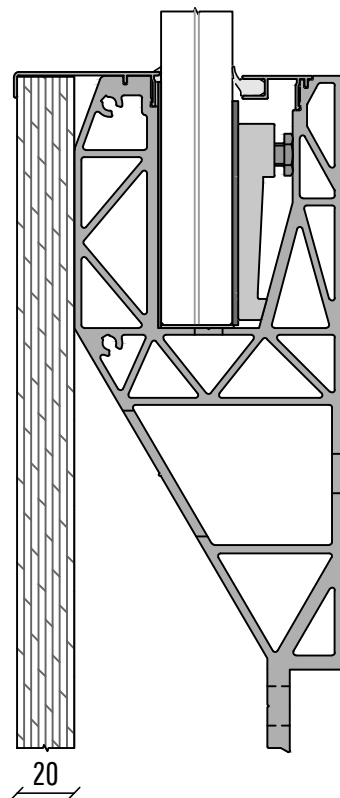

COVER FRONT  
CF-300

COVER FRONT  
CC-240

COVER FRONT  
CF-303

COVER FRONT  
CF-312

COVER FRONT  
CF-320

Information

Type : SB-A2 | Length : 4000mm | Date : 18-07-2018 | Page : SBA2-CFR-C03