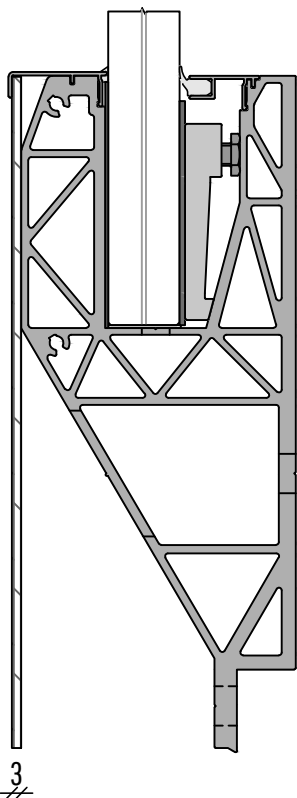

COVER FRONT  
CF-300

COVER FRONT  
CC-240

COVER FRONT  
CF-303

COVER FRONT  
CF-312

COVER FRONT  
CF-320

Information

Type : SB-A2 | Length : 4000mm | Date : 18-07-2018 | Page : SBA2-CFR-C03