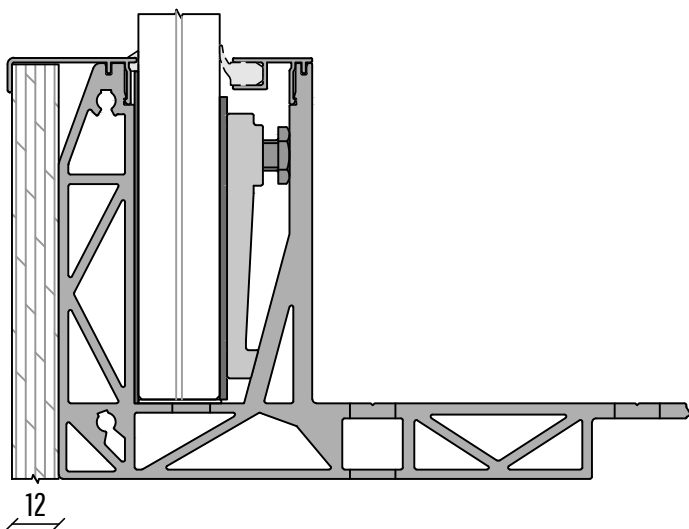

COVER FRONT
CF-100

COVER FRONT
CF-103

3

COVER FRONT
CF-112

COVER FRONT
CF-120

Information

Type : SB-01 | Length : 4000mm | Date : 18-07-2018 | Page : SB01-CFR-C03