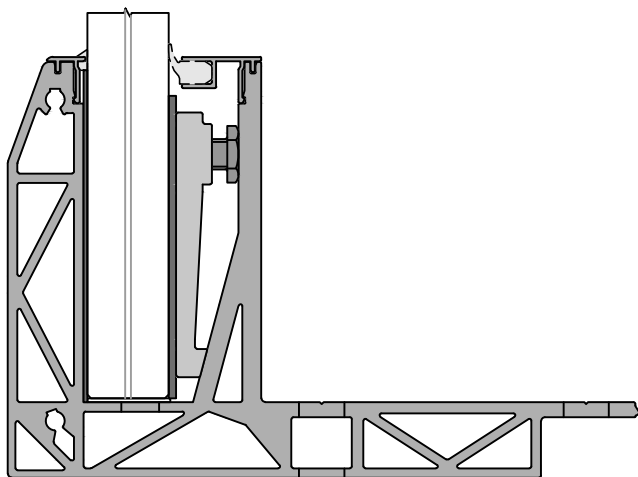

COVER FRONT
CF-100

COVER FRONT
CF-103

3

COVER FRONT
CF-112

COVER FRONT
CF-120

Information

Type : SB-01 | Length : 4000mm | Date : 18-07-2018 | Page : SB01-CFR-C03