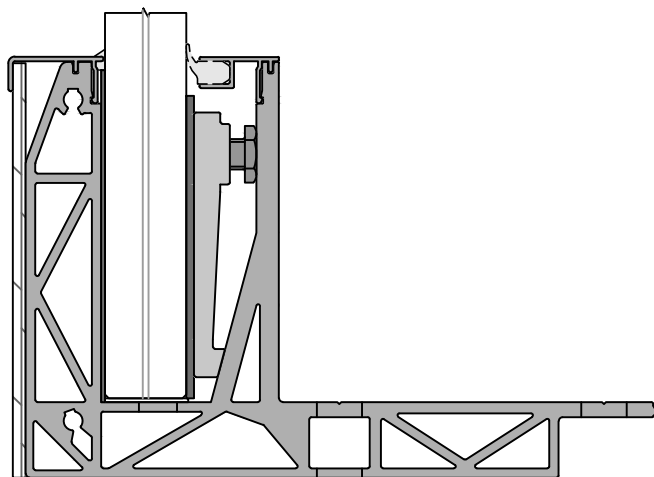

COVER FRONT
CF-100

COVER FRONT
CF-103

3

COVER FRONT
CF-112

COVER FRONT
CF-120

Information

Type : SB-01 | Length : 4000mm | Date : 18-07-2018 | Page : SB01-CFR-C03