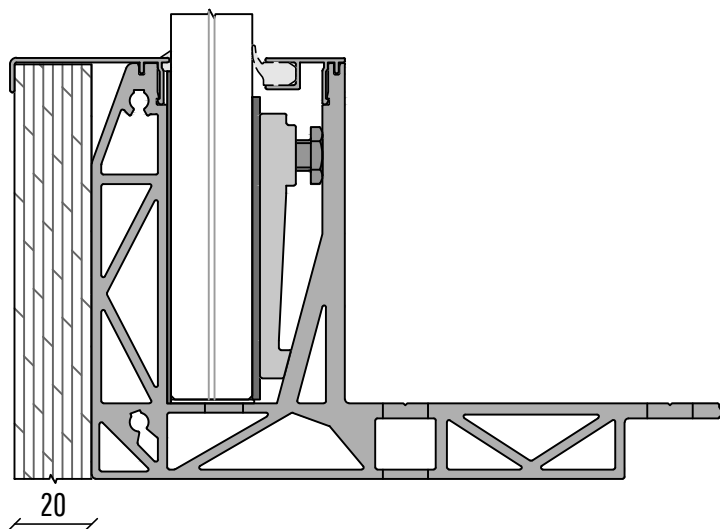

COVER FRONT
CF-100

COVER FRONT
CF-103

3

COVER FRONT
CF-112

COVER FRONT
CF-120

Information

Type : SB-01 | Length : 4000mm | Date : 18-07-2018 | Page : SB01-CFR-C03