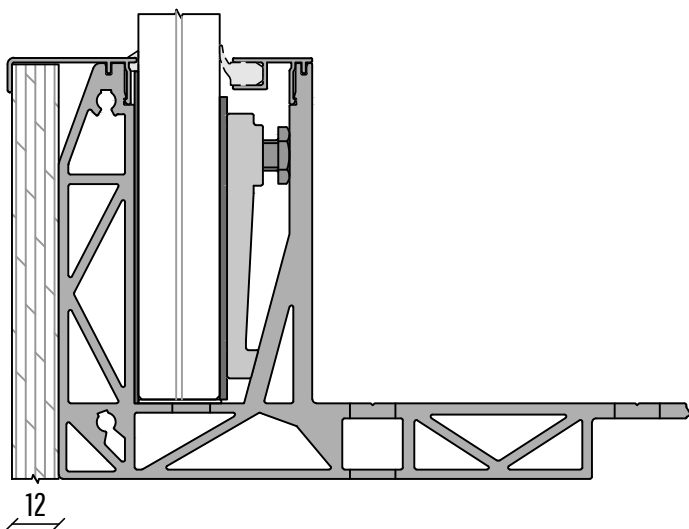

COVER FRONT
CF-100

COVER FRONT
CF-103

3

COVER FRONT
CF-112

COVER FRONT
CF-120

Informatie

Type : SB-01 | Lengte : 4000mm | Datum : 10-02-2017 | Blad : SB01-CFR-C03