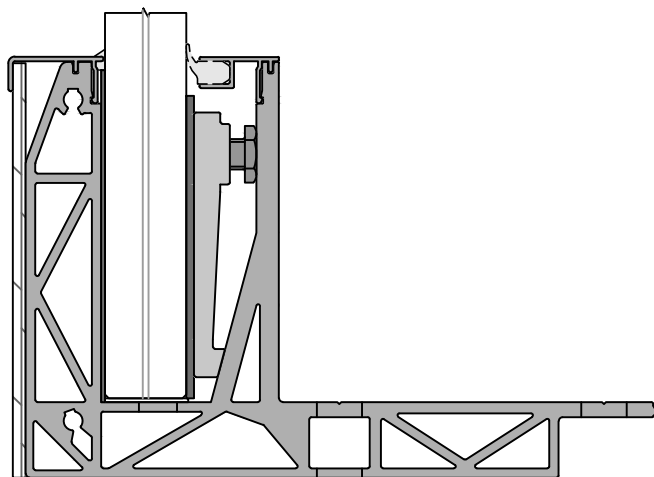

COVER FRONT
CF-100

COVER FRONT
CF-103

3

COVER FRONT
CF-112

COVER FRONT
CF-120

Informatie

Type : SB-01 | Lengte : 4000mm | Datum : 10-02-2017 | Blad : SB01-CFR-C03