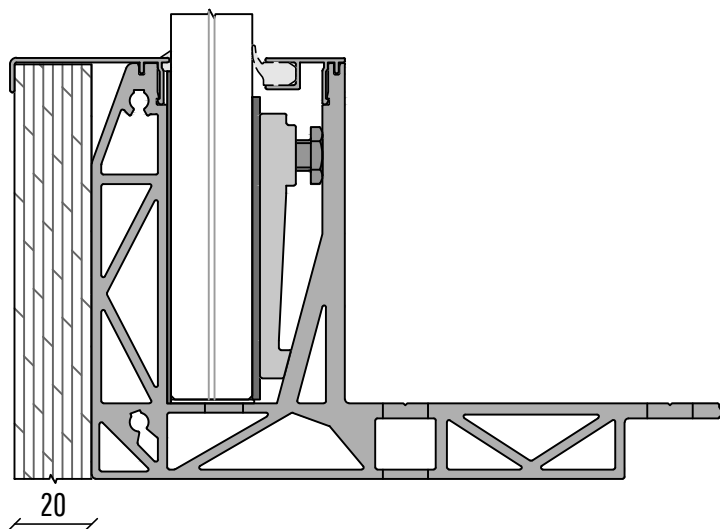

COVER FRONT
CF-100

COVER FRONT
CF-103

3

COVER FRONT
CF-112

COVER FRONT
CF-120

Informatie

Type : SB-01 | Lengte : 4000mm | Datum : 10-02-2017 | Blad : SB01-CFR-C03