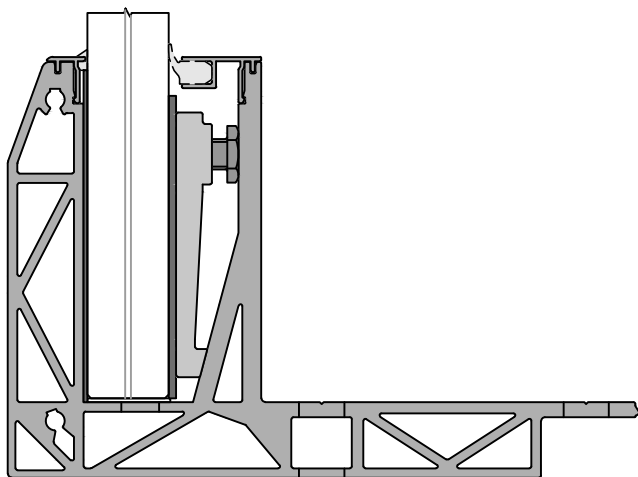

COVER FRONT
CF-100

COVER FRONT
CF-103

3

COVER FRONT
CF-112

COVER FRONT
CF-120

Informatie

Type : SB-01 | Lengte : 4000mm | Datum : 10-02-2017 | Blad : SB01-CFR-C03