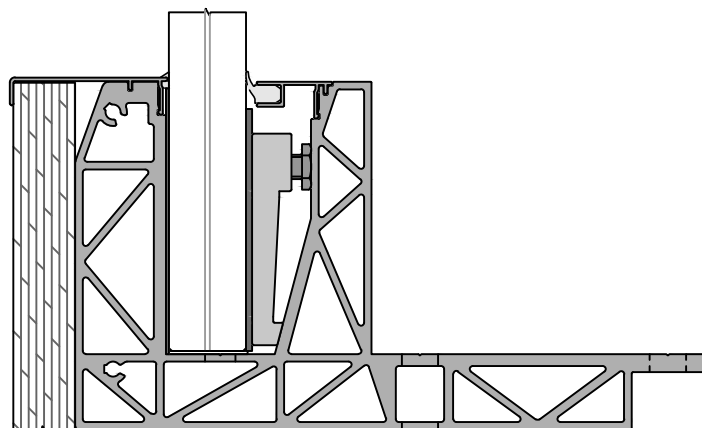

COVER FRONT
CF-300

COVER FRONT
CF-303

3

COVER FRONT
CF-312

12

COVER FRONT
CF-320

20

Information

Type : SB-02 | Length : 4000mm | Date : 18-07-2018 | Page : SB02-CFR-C03