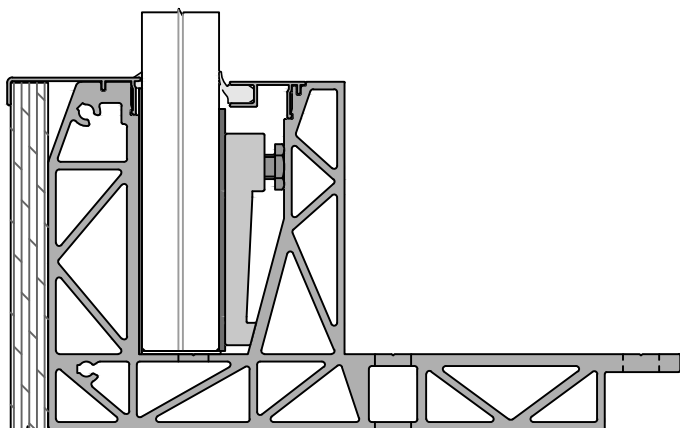

COVER FRONT
CF-300

COVER FRONT
CF-303

3

COVER FRONT
CF-312

12

COVER FRONT
CF-320

20

Information

Type : SB-02 | Length : 4000mm | Date : 18-07-2018 | Page : SB02-CFR-C03