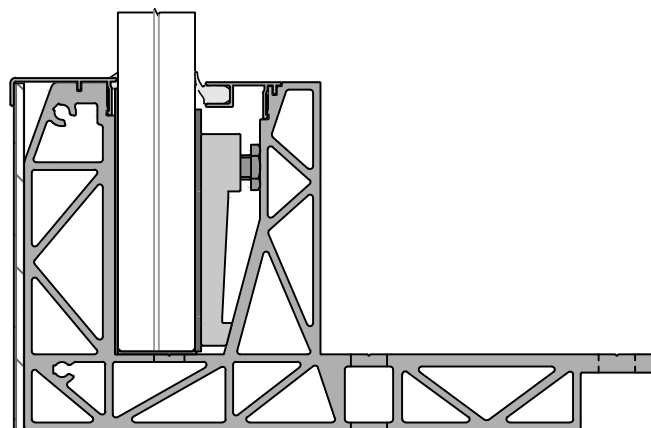

COVER FRONT
CF-300

COVER FRONT
CF-303

3

COVER FRONT
CF-312

12

COVER FRONT
CF-320

20

Information

Type : SB-02 | Length : 4000mm | Date : 18-07-2018 | Page : SB02-CFR-C03