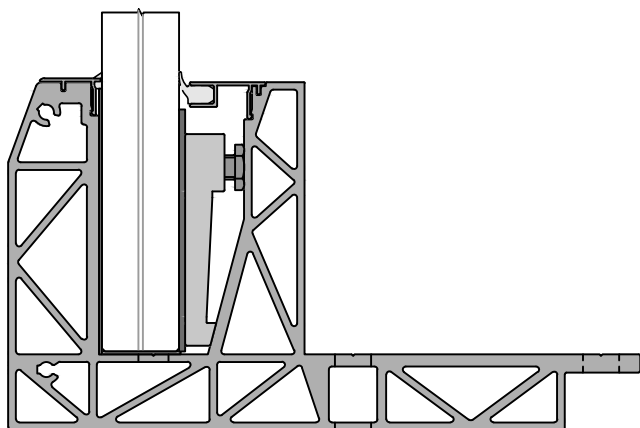

COVER FRONT
CF-300

COVER FRONT
CF-303

3

COVER FRONT
CF-312

12

COVER FRONT
CF-320

20

Information

Type : SB-02 | Length : 4000mm | Date : 18-07-2018 | Page : SB02-CFR-C03