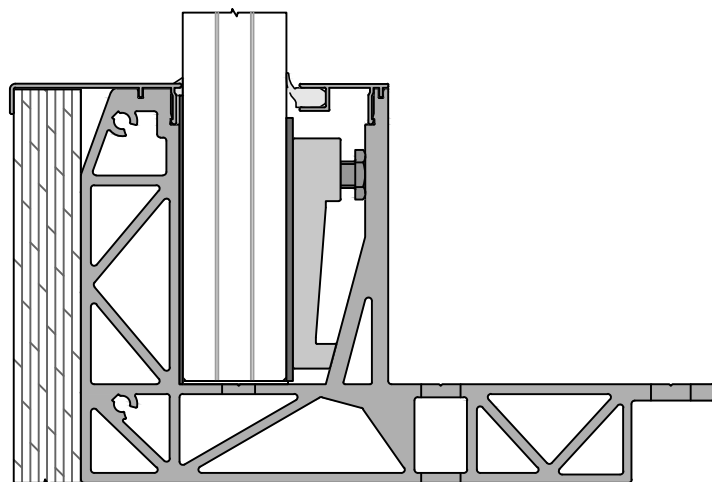

COVER FRONT
CF-300

COVER FRONT
CF-303

3

COVER FRONT
CF-312

12

COVER FRONT
CF-320

20

Information

Type : SB-03 | Length : 4000mm | Date : 10-02-2017 | Page : SB03-CFR-C03