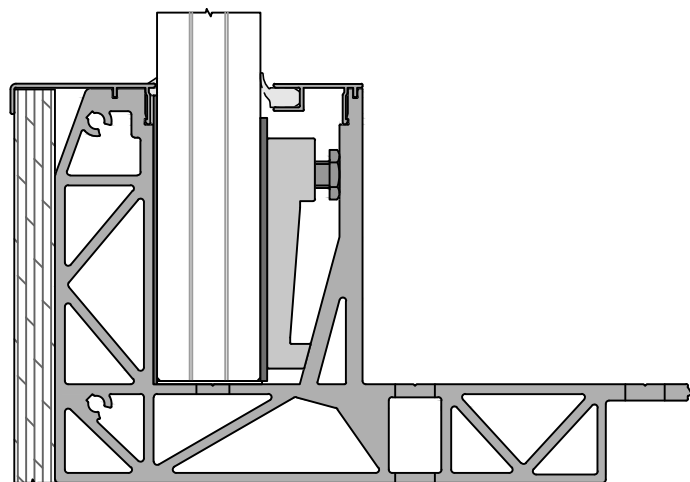

COVER FRONT
CF-300

COVER FRONT
CF-303

3

COVER FRONT
CF-312

12

COVER FRONT
CF-320

20

Information

Type : SB-03 | Length : 4000mm | Date : 10-02-2017 | Page : SB03-CFR-C03