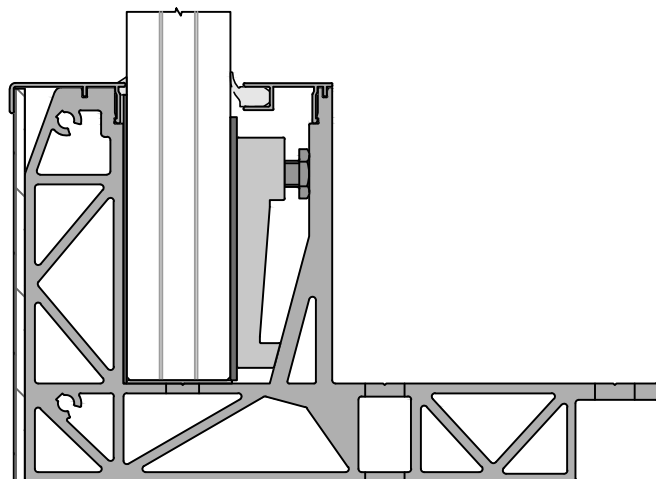

COVER FRONT
CF-300

COVER FRONT
CF-303

3

COVER FRONT
CF-312

12

COVER FRONT
CF-320

20

Information

Type : SB-03 | Length : 4000mm | Date : 10-02-2017 | Page : SB03-CFR-C03