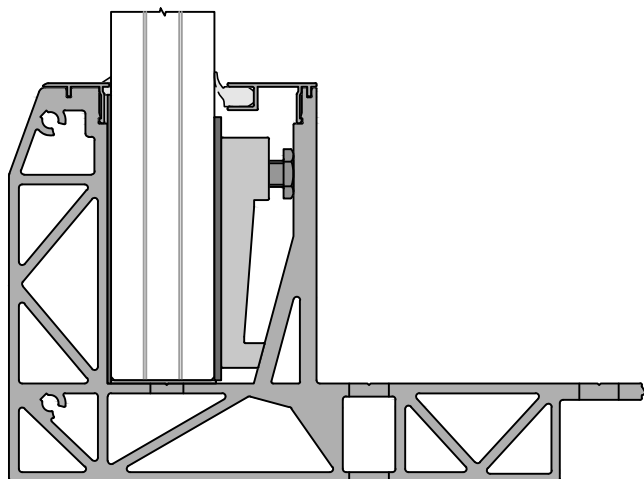

COVER FRONT
CF-300

COVER FRONT
CF-303

3

COVER FRONT
CF-312

12

COVER FRONT
CF-320

20

Information

Type : SB-03 | Length : 4000mm | Date : 10-02-2017 | Page : SB03-CFR-C03